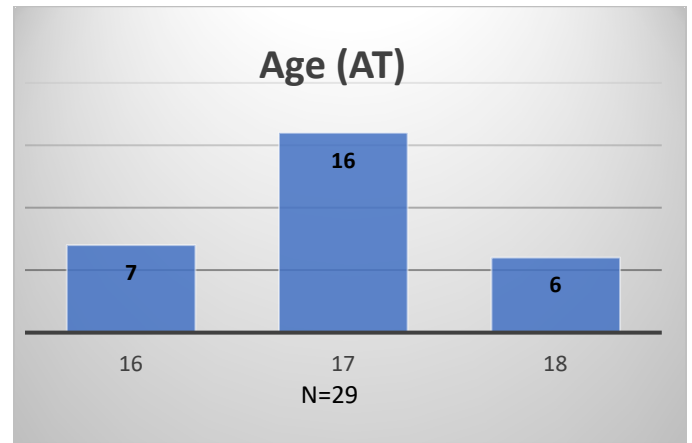

Daily Data Dashboard – May 14, 2024

Demographics for JTDC Population

Tuesday Morning Midnight Count

Total # of probation Involved youth¹: 1,346

¹ Probation Active: Any youth who is pending sentencing with an active social history, has been formally placed on probation or supervision with Cook County Juvenile Probation on the date of the report.

*Age, Gender and Race for Criminal Court population (N=2) is not represented in this report.

Daily Data Dashboard – May 14, 2024
Demographics for JTDC Population
Tuesday Morning Midnight Count