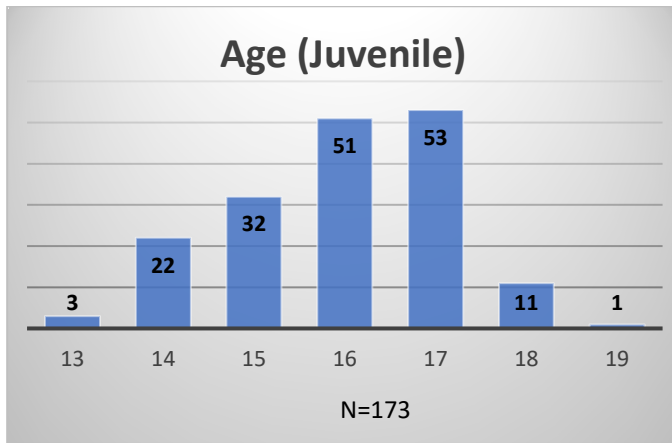

Daily Data Dashboard – May 14, 2024

Demographics for JTDC Population

Tuesday Morning Midnight Count

Total # of probation Involved youth¹: 1,346

¹ Probation Active: Any youth who is pending sentencing with an active social history, has been formally placed on probation or supervision with Cook County Juvenile Probation on the date of the report.

*Age, Gender and Race for Criminal Court population (N=2) is not represented in this report.

Daily Data Dashboard – May 14, 2024
Demographics for JTDC Population
Tuesday Morning Midnight Count