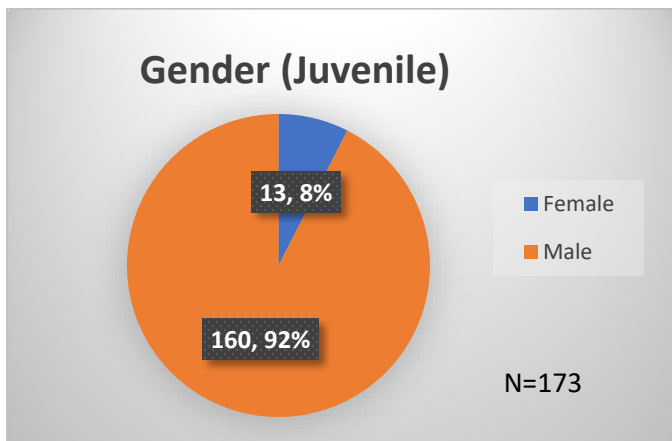

Daily Data Dashboard – May 14, 2024

Demographics for JTDC Population

Tuesday Morning Midnight Count

Total # of probation Involved youth¹: 1,346

¹ Probation Active: Any youth who is pending sentencing with an active social history, has been formally placed on probation or supervision with Cook County Juvenile Probation on the date of the report.

*Age, Gender and Race for Criminal Court population (N=2) is not represented in this report.

Daily Data Dashboard – May 14, 2024
Demographics for JTDC Population
Tuesday Morning Midnight Count