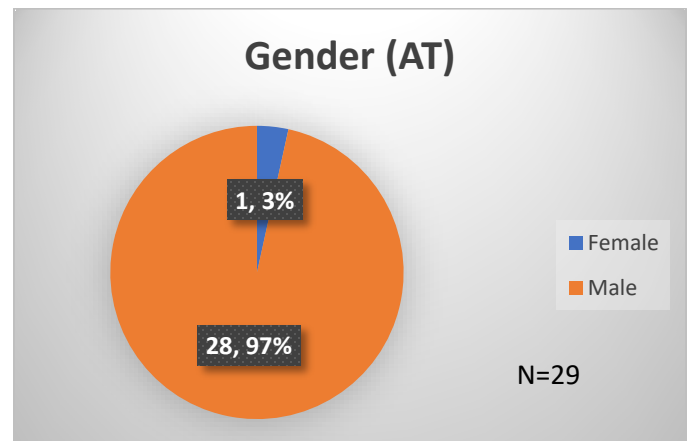

Daily Data Dashboard – May 14, 2024

Demographics for JTDC Population

Tuesday Morning Midnight Count

Total # of probation Involved youth¹: 1,346

¹ Probation Active: Any youth who is pending sentencing with an active social history, has been formally placed on probation or supervision with Cook County Juvenile Probation on the date of the report.

*Age, Gender and Race for Criminal Court population (N=2) is not represented in this report.

Daily Data Dashboard – May 14, 2024
Demographics for JTDC Population
Tuesday Morning Midnight Count