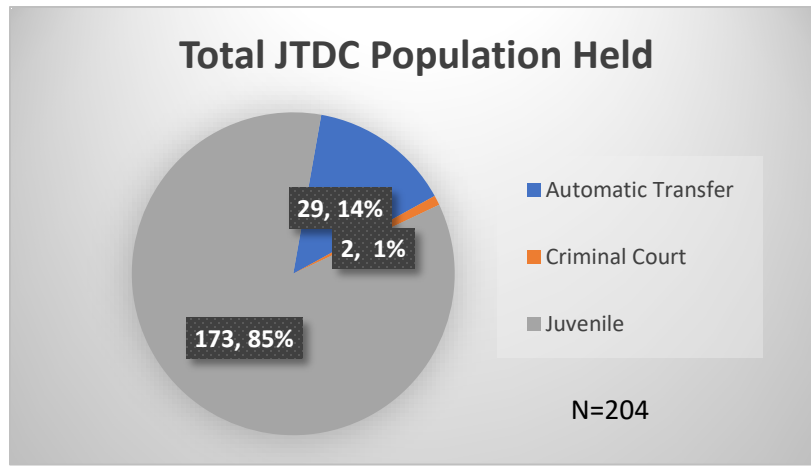

Daily Data Dashboard – May 14, 2024

Demographics for JTDC Population

Tuesday Morning Midnight Count

Total # of probation Involved youth¹: 1,346

¹ Probation Active: Any youth who is pending sentencing with an active social history, has been formally placed on probation or supervision with Cook County Juvenile Probation on the date of the report.

*Age, Gender and Race for Criminal Court population (N=2) is not represented in this report.

Daily Data Dashboard – May 14, 2024
Demographics for JTDC Population
Tuesday Morning Midnight Count